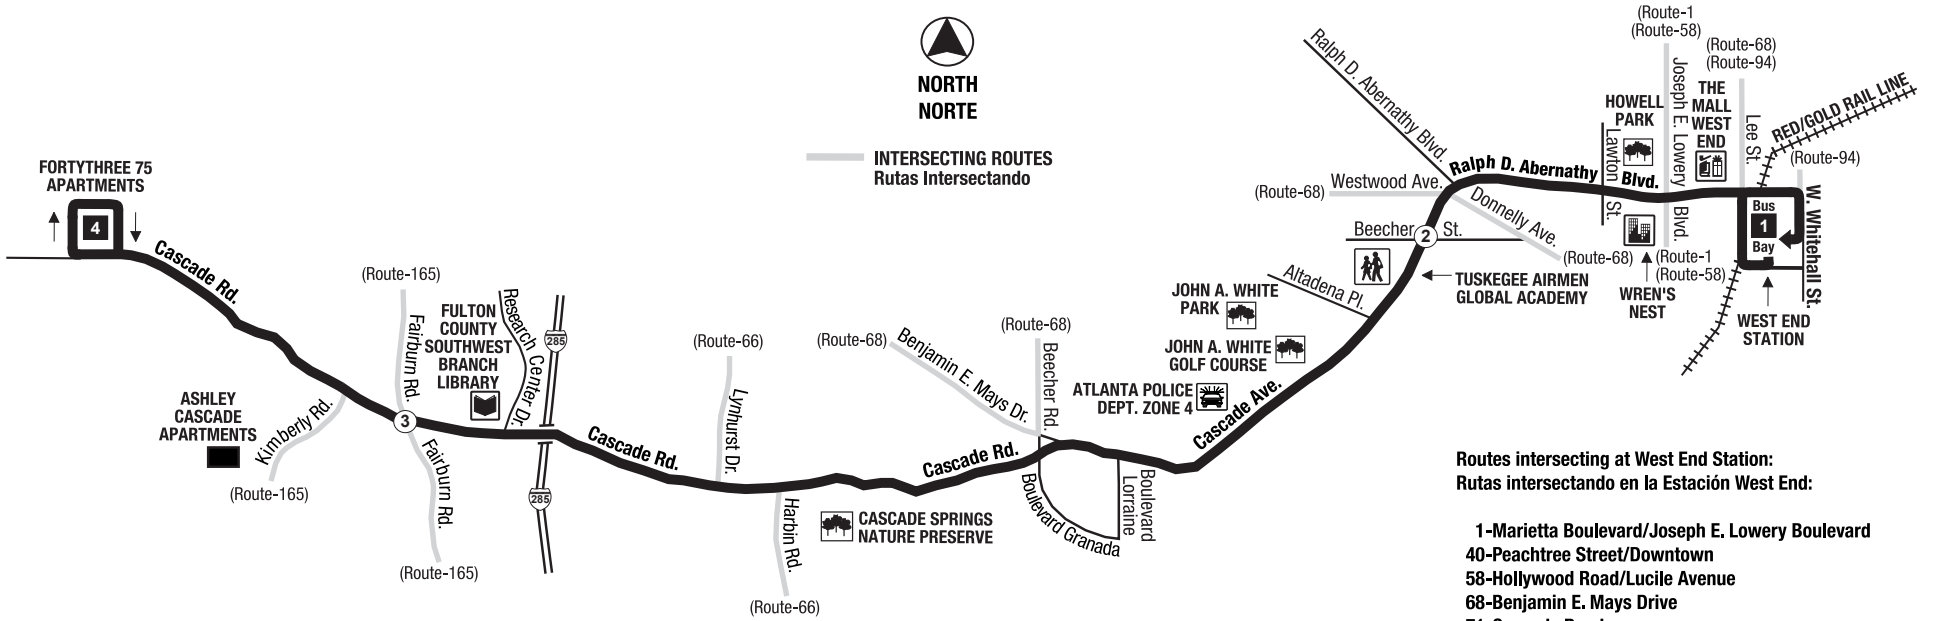

NORTH
NORTE

INTERSECTING ROUTES
Rutas Intersectando

Routes intersecting at West End Station:
Rutas intersectando en la Estación West End:

- 1-Marietta Boulevard/Joseph E. Lowery Boulevard**
- 40-Peachtree Street/Downtown**
- 58-Hollywood Road/Lucile Avenue**
- 68-Benjamin E. Mays Drive**
- 71-Cascade Road**
- 81-Venetian Hills/Delowe Drive**
- 94-Northside Drive**
- 95-Metropolitan Parkway**
- 155-Pittsburgh**
- 832-Grant Park**